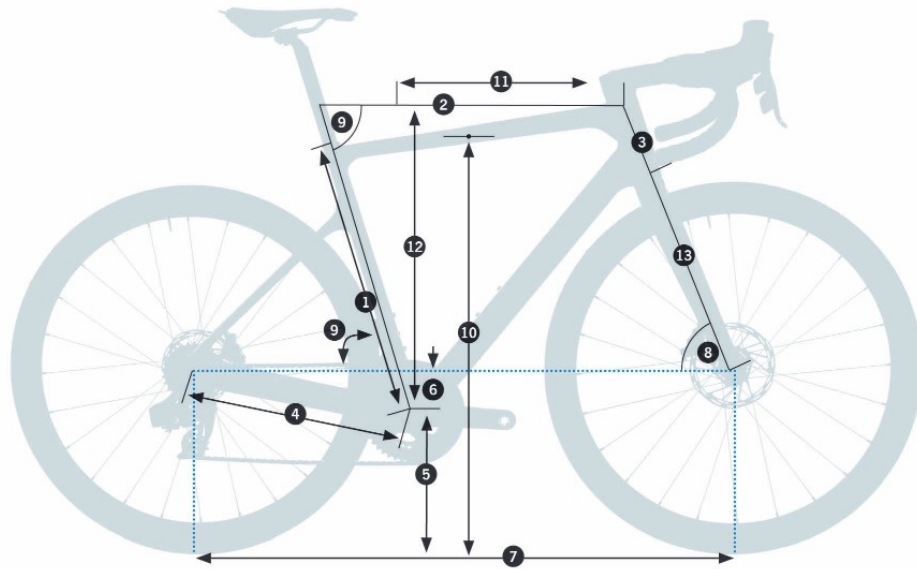

GEOMETRY AND SIZING

ORCA OMR

SIZES	47	49	51	53	55	57	60
1 - Seat Tube (C-T)	440	460	480	500	520	540	570
2 - Top Tube (EFF)	510	523	535	548	560	576	590
3 - Head Tube	105	113	130	148	168	186	213
4 - Chainstay	408	408	408	408	408	408	408
5 - BB Height	271	271	271	273	273	273	273
6 - BB Drop	72	72	72	70	70	70	70
7 - Wheelbase	972	976	980	981	991	1,002	1,016
8 - Head Angle	71°	71.5°	72.2°	72.8°	73°	73.2°	73.2°
9 - Seat Angle	74.5°	74°	73.7°	73.5°	73.5°	73.2°	73.2°
10 - Standover	788	804	824	843	863	882	910
11 - Reach	370	375	380	385	391	398	404
12 - Stack	506	515	533	552	572	590	616
13 - Fork Length	370	370	370	370	370	370	370

HEIGHT (CM)	HEIGHT (IN)	SIZE*
155-160	61.1"-63.0"	47
160-166	63.0"-65.4"	49
167-172	65.7"-67.7"	51
173-179	68.1"-70.5"	53
180-185	70.9"-72.8"	55
186-191	73.2"-75.2"	57
192-207	75.6"-81.5"	60

* These sizing measurements are an approximate guide. The most effective method to choose the right size for you is to try the bicycle at one of our authorized dealers.