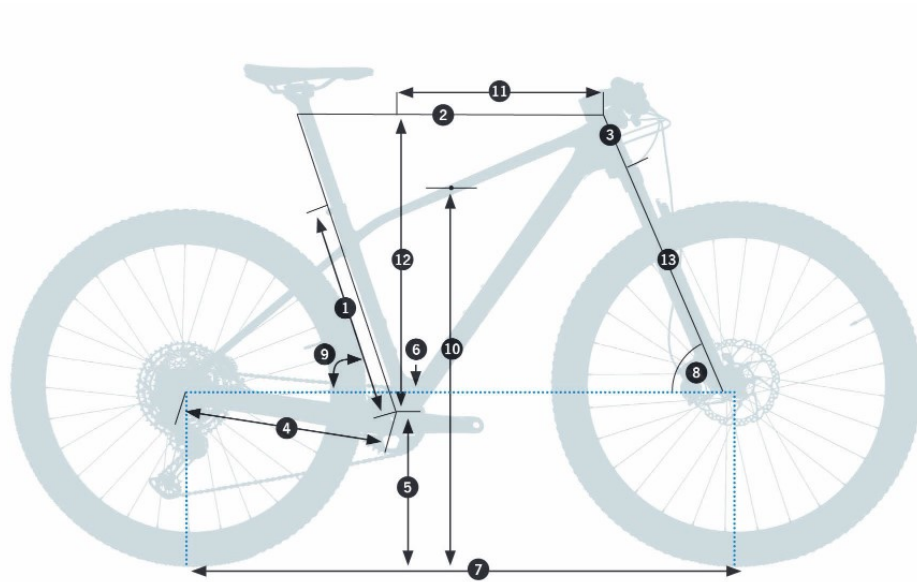

GEOMETRY AND SIZING

ALMA OMR

SIZES	S	M	L	XL
1 - Seat Tube (C-T)	400	445	483	533
2 - Top Tube (EFF)	559	593	618	647
3 - Head Tube	90	100	110	125
4 - Chainstay	430	430	430	430
5 - BB Height	309	309	309	309
6 - BB Drop	61	61	61	61
7 - Wheelbase	1,083	1,118	1,144	1,175
8 - Head Angle	68	68	68	68
9 - Seat Angle	74.5	74.5	74.5	74.5
10 - Standover	693	729	749	819
11 - Reach	395	426	448	474
12 - Stack	593	602	612	625
13 - Fork Length	500.8	500.8	500.8	500.8

HEIGHT (CM)	HEIGHT (IN)	SIZE*
155-170	61.1"-66.9"	S
165-180	65.0"-70.9"	M
178-190	70.1"-74.8"	L
185-198	72.8"-78.0"	XL

* These sizing measurements are an approximate guide. The most effective method to choose the right size for you is to try the bicycle at one of our authorized dealers.